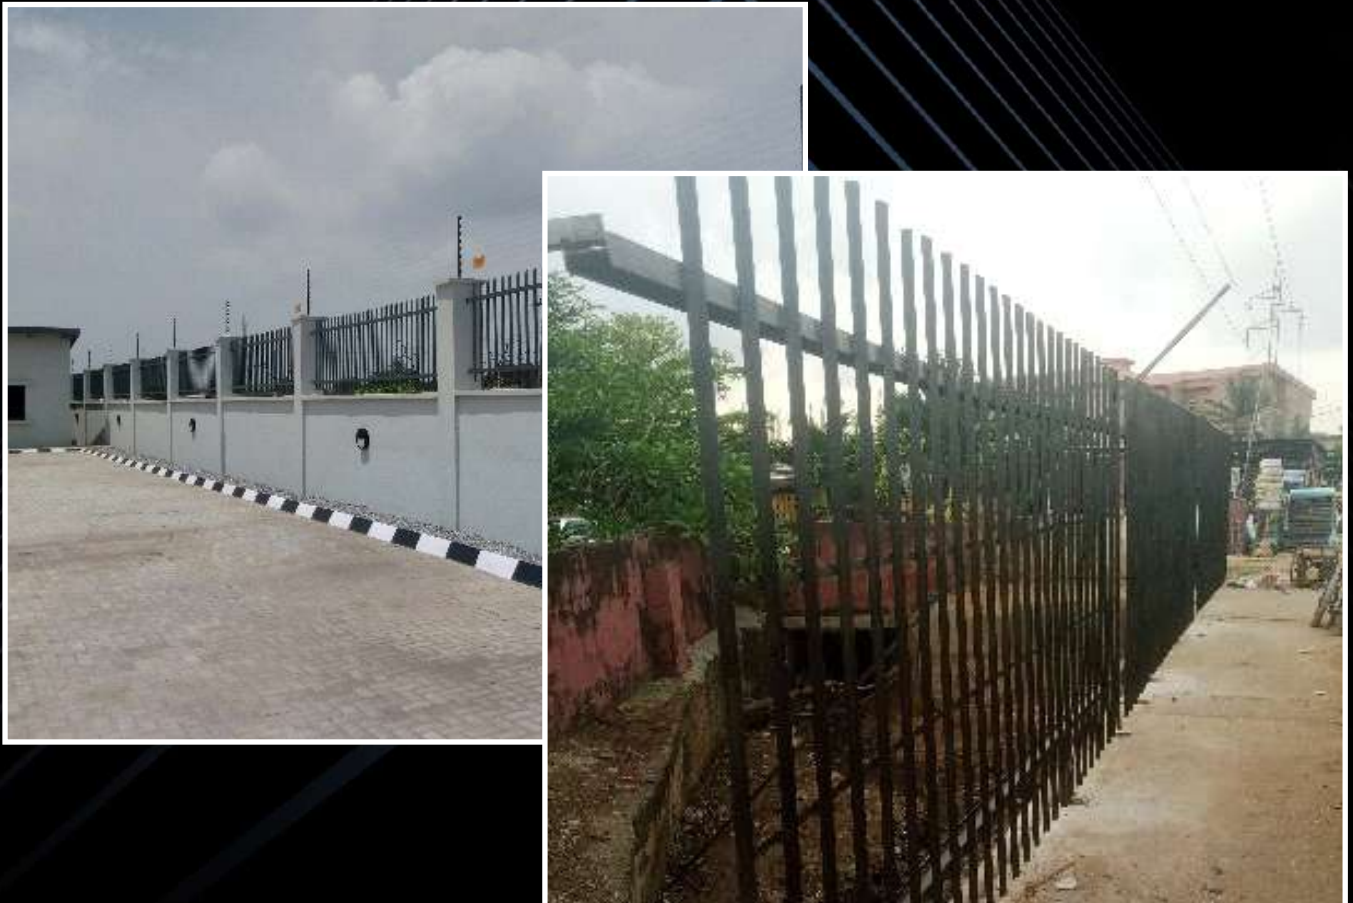

Our Products

Palisade

A high-security perimeter solution known for its strength, durability, and intimidating appearance, which serves as a powerful deterrent against intruders.

Features:

- **High Security:** The primary feature is exceptional security. The design, often incorporating pointed, triple-pointed, or curved tops, makes it extremely difficult to climb, cut, or breach.
- **Durable Construction:** Typically made from cold-rolled or heavy-duty steel, it is highly resistant to physical impact.

08068005306
07042526332
09073006845

130 Iju Road,
Ifako Ijaiye,
Lagos State.

mershcapitaltd
@gmail.com